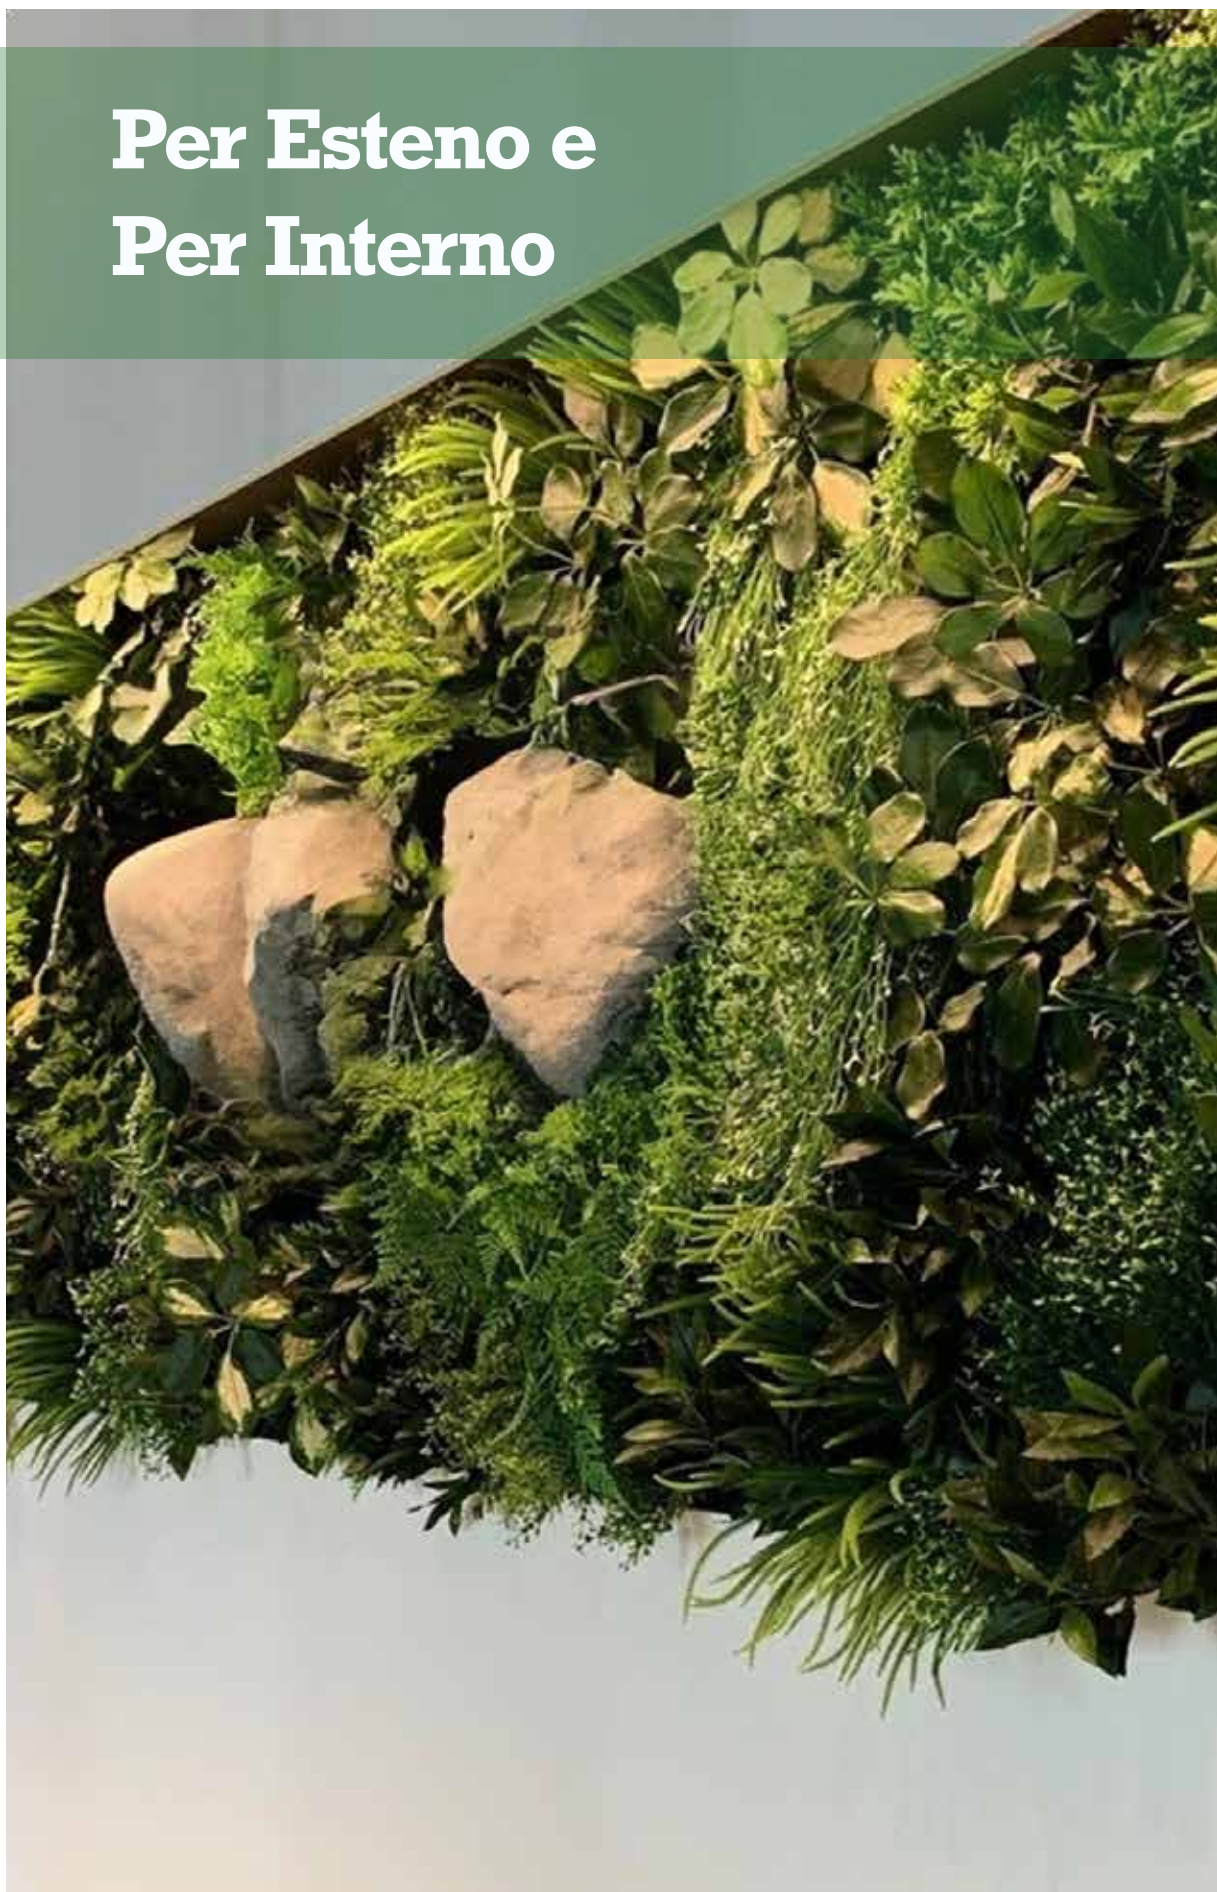

Per Esterno e Per Interno

“

**Leggere
Maneggevoli
facilmente
collocabili
Ovunque**

“

**Varie Misure
Vari Modelli
Vari Spessori**

**Sia da parete
che da Terra**

A vertical garden wall is the central focus, featuring a variety of plants including ferns, succulents, and a prominent plant with reddish-brown leaves. In the foreground, a dark table is set with two wine glasses, two water glasses, and folded napkins. A white modern chair is partially visible on the right. The scene is lit with warm, ambient light, creating a cozy atmosphere.